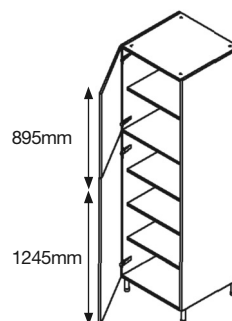

Tall Larder Unit

Code	Description	WxDxH (mm)	Price
TLT30	300 Larder (tall)	300x560x2150	£67.43
TLT40	400 Larder (tall)	400x560x2150	£72.32
TLT45	450 Larder (tall)	400x560x2150	£74.57
TLT50	500 Larder (tall)	500x560x2150	£77.20
TLT60	600 Larder (tall)	600x560x2150	£82.09