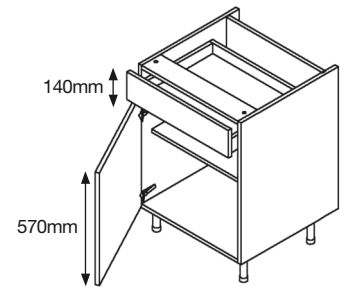

Drawer Line Base Unit

Code	Description	WxDxH (mm)	Price
BD30(TD)	300 Single Base Drawer Line with Blumotion drawer	300x560x720	£59.57
BD40(TD)	400 Single Base Drawer Line with Blumotion drawer	400x560x720	£60.78
BD45(TD)	450 Single Base Drawer Line with Blumotion drawer	450x560x720	£62.97
BD50(TD)	500 Single Base Drawer Line with Blumotion drawer	500x560x720	£63.89
BD55(TD)	550 Single Base Drawer Line with Blumotion drawer	550x560x720	£64.80
BD60(TD)	600 Single Base Drawer Line with Blumotion drawer	600x560x720	£65.71
BD70(TD)(1D)	700 Single Base Drawer Line with Blumotion drawer	700x560x720	£98.68
BD80(TD)(1D)	800 Single Base Drawer Line with Blumotion drawer	800x560x720	£100.51
BD90(TD)(1D)	900 Single Base Drawer Line with Blumotion drawer	900x560x720	£102.34
BD100(TD)(1D)	1000 Single Base Drawer Line with Blumotion drawer	1000x560x720	£104.61
BD110(TD)(1D)	1100 Single Base Drawer Line with Blumotion drawer	1100x560x720	£106.46
BD120(TD)(1D)	1200 Single Base Drawer Line with Blumotion drawer	1200x560x720	£108.28