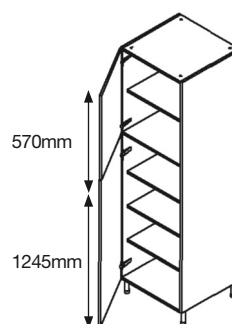

Wall Wine Rack Unit

Code	Description	WxDxH (mm)	Price
WWRS(P)15	150 Wall Wine Rack (short)	150x300x575	£22.21
WWR(P)15	150 Wall Wine Rack (Medium)	150x300x720	£25.08
WWRT(P)15	150 Wall Wine Rack (tall)	150x300x900	£28.36
WWRS(P)30	300 Wall Wine Rack (short)	300x300x575	£33.28
WWR(P)30	300 Wall Wine Rack (Medium)	300x300x720	£38.61
WWRT(P)30	300 Wall Wine Rack (tall)	300x300x900	£44.49

Curved Wall Unit

Code	Description	WxDxH (mm)	Price
300 WCV(720)L	300 curved wall unit - 715mm shaped door, Left hand	300x300x720	£42.33
300 WCV(720)R	300 curved wall unit - 715mm shaped door, Right hand	300x300x720	£42.33
300 WCV(900)L	300 curved wall unit - 895mm shaped door, Left hand	300x300x900	£48.62
300 WCV(900)R	300 curved wall unit - 895mm shaped door, Right hand	300x300x900	£48.62

Larder Units

Short Larder Unit

Code	Description	WxDxH (mm)	Price
TLS30	300 Larder (short)	300x560x1820	£62.92
TLS40	400 Larder (short)	400x560x1820	£67.51
TLS45	450 Larder (short)	450x560x1820	£70.31
TLS50	500 Larder (short)	500x560x1820	£72.13
TLS60	600 Larder (short)	600x560x1820	£76.72