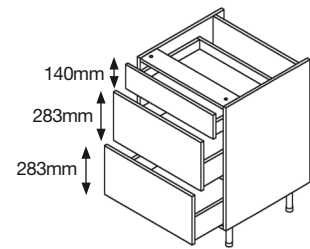

3 Drawer Pan Drawer Base Unit

Code	Description	WxDxH (mm)	Price
BSDP50(3A)TD	500 Pan Drawer with 3 x Blumotion drawers	500x560x720	£119.26
BSDP60(3A)TD	600 Pan Drawer with 3 x Blumotion drawers	600x560x720	£120.63
BSDP70(3A)TD	700 Pan Drawer with 3 x Blumotion drawers	700x560x720	£122.64
BSDP80(3A)TD	800 Pan Drawer with 3 x Blumotion drawers	800x560x720	£124.99
BSDP90(3A)TD	900 Pan Drawer with 3 x Blumotion drawers	900x560x720	£126.34
BSDP100(3A)TD	1000 Pan Drawer with 3 x Blumotion drawers	1000x560x720	£128.00
BSDP120(3A)TD	1200 Pan Drawer with 3 x Blumotion drawers	1200x560x720	£131.10