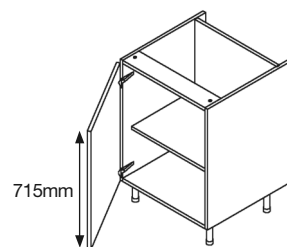

Units 3, 4 & 5, Century Close
Kirk Sandall Industrial Estate
Doncaster, DN3 1TR

Tel: 01302 888744
Fax: 01302 888687

MAK
DISTRIBUTION LTD

2011 Carcase Price List

Carcase Specification

- 75 Different Colour Options.
- 18mm MFC Top Quality Units.
- PVC Lipped on all Visible Edges.
- 18mm Back Panels in base Units.
- Cam and Dowel Construction for Easy Assembly.
- All Units Supplied with Blum hinges and Mounting Plates.
- Soft Close Hinge Option Available as Extra.
- Base units 560mm Deep.
- Drawer Units Supplied with Blumotion Drawers and Titanium MFC Base and Back.
- Base Units supplied with 150mm Legs.
- Base Unit Service Gap 47mm.
- Wall Units 300mm Deep.
- Wall Unit Service Gap 18mm.
- Wall Units supplied with Adjustable Universal Concealed Cabinet Hangers.
- Special sizes Available to Order.
- Can be Pre-drilled to suit MAK Wirework Range.

Base Units

Hi-Line Base Unit

Code	Description	WxDxH (mm)	Price
B30	300 Base Hi-Line	300x560x720	£26.89
B35	350 Base Hi-Line	350x560x720	£27.66
B40	400 Base Hi-Line	400x560x720	£28.43
B45	450 Base Hi-Line	450x560x720	£29.21
B50	500 Base Hi-Line	500x560x720	£29.98
B55	550 Base Hi-Line	550x560x720	£30.75
B60	600 Base Hi-Line	600x560x720	£31.52