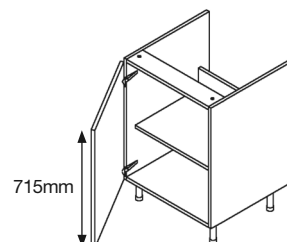

Base Sink Unit

Code	Description	WxDxH (mm)	Price
BS50	500 Sink Base Hi-Line	500x560x720	£29.98
BS60	600 Sink Base Hi-Line	600x560x720	£31.52
BS70	700 Sink Base Hi-Line	700x560x720	£40.32
BS80	800 Sink Base Hi-Line	800x560x720	£41.88
BS90	900 Sink Base Hi-Line	900x560x720	£43.44
BS100	1000 Sink Base Hi-Line	1000x560x720	£45.34
BS110	1100 Sink Base Hi-Line	1100x560x720	£46.89
BS120	1200 Sink Base Hi-Line	1200x560x720	£48.45