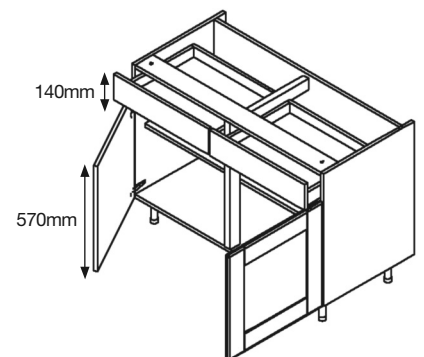

Open Display Hi-Line Base Unit

Code	Description	WxDxH (mm)	Price
B15(O)	150 Open Base Hi-Line	150x560x720	£26.08
B20(O)	200 Open Base Hi-Line	200x560x720	£26.90
B30(O)	300 Open Base Hi-Line	300x560x720	£28.54
B40(O)	400 Open Base Hi-Line	400x560x720	£30.18
B50(O)	500 Open Base Hi-Line	500x560x720	£31.82
B60(O)	600 Open Base Hi-Line	600x560x720	£33.45

Drawer Line Base Unit

Code	Description	WxDxH (mm)	Price
BD30(TD)	300 Single Base Drawer Line with Blumotion drawer	300x560x720	£59.57
BD40(TD)	400 Single Base Drawer Line with Blumotion drawer	400x560x720	£60.78
BD45(TD)	450 Single Base Drawer Line with Blumotion drawer	450x560x720	£62.97
BD50(TD)	500 Single Base Drawer Line with Blumotion drawer	500x560x720	£63.89
BD55(TD)	550 Single Base Drawer Line with Blumotion drawer	550x560x720	£64.80
BD60(TD)	600 Single Base Drawer Line with Blumotion drawer	600x560x720	£65.71
BD70(TD)(1D)	700 Single Base Drawer Line with Blumotion drawer	700x560x720	£98.68
BD80(TD)(1D)	800 Single Base Drawer Line with Blumotion drawer	800x560x720	£100.51
BD90(TD)(1D)	900 Single Base Drawer Line with Blumotion drawer	900x560x720	£102.34
BD100(TD)(1D)	1000 Single Base Drawer Line with Blumotion drawer	1000x560x720	£104.61
BD110(TD)(1D)	1100 Single Base Drawer Line with Blumotion drawer	1100x560x720	£106.46
BD120(TD)(1D)	1200 Single Base Drawer Line with Blumotion drawer	1200x560x720	£108.28

Double Drawer Line Base Unit

Code	Description	WxDxH (mm)	Price
BD70(TD)(2D)	700 Double Base Drawer Line with 2 x Blumotion drawers	700x560x720	£108.25
BD80(TD)(2D)	800 Double Base Drawer Line with 2 x Blumotion drawers	800x560x720	£110.08
BD90(TD)(2D)	900 Double Base Drawer Line with 2 x Blumotion drawers	900x560x720	£111.91
BD100(TD)(2D)	1000 Double Base Drawer Line with 2 x Blumotion drawers	1000x560x720	£114.18
BD110(TD)(2D)	1100 Double Base Drawer Line with 2 x Blumotion drawers	1100x560x720	£116.03
BD120(TD)(2D)	1200 Double Base Drawer Line with 2 x Blumotion drawers	1200x560x720	£117.85