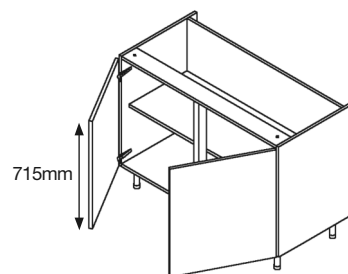

Base Units

Hi-Line Base Unit

Code	Description	WxDxH (mm)	Price
B30	300 Base Hi-Line	300x560x720	£26.89
B35	350 Base Hi-Line	350x560x720	£27.66
B40	400 Base Hi-Line	400x560x720	£28.43
B45	450 Base Hi-Line	450x560x720	£29.21
B50	500 Base Hi-Line	500x560x720	£29.98
B55	550 Base Hi-Line	550x560x720	£30.75
B60	600 Base Hi-Line	600x560x720	£31.52

Hi-Line Double Base Unit

Code	Description	WxDxH (mm)	Price
B70	700 Base Hi-Line	700x560x720	£36.29
B80	800 Base Hi-Line	800x560x720	£37.69
B90	900 Base Hi-Line	900x560x720	£39.10
B100	1000 Base Hi-Line	1000x560x720	£40.81
B110	1100 Base Hi-Line	1100x560x720	£42.20
B120	1200 Base Hi-Line	1200x560x720	£43.60