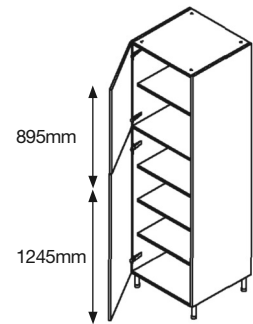

Pull-out Larder Unit

Code	Description	WxDxH (mm)	Price
TLSP030	300 Pull-out Larder (short)	300x560x1820	£59.93
TLPO30	300 Pull-out Larder (Medium)	300x560x1970	£61.68
TLTP030	300 Pull-out Larder (tall)	300x560x2150	£64.22

Short Broom Unit

Code	Description	WxDxH (mm)	Price
TBS30	300 Broom (short)	300x560x1820	£56.14
TBS40	400 Broom (short)	400x560x1820	£59.50
TBS50	500 Broom (short)	500x560x1820	£62.89
TBS60	600 Broom (short)	600x560x1820	£66.26

Medium Broom Unit

Code	Description	WxDxH (mm)	Price
TB30	300 Broom (Medium)	300x560x1970	£57.99
TB40	400 Broom (Medium)	400x560x1970	£61.47
TB50	500 Broom (Medium)	500x560x1970	£64.99
TB60	600 Broom (Medium)	600x560x1970	£68.49

Tall Broom Unit

Code	Description	WxDxH (mm)	Price
TBT30	300 Broom (tall)	300x560x2150	£67.43
TBT40	400 Broom (tall)	400x560x2150	£72.32
TBT50	500 Broom (tall)	500x560x2150	£77.20
TBT60	600 Broom (tall)	600x560x2150	£82.09