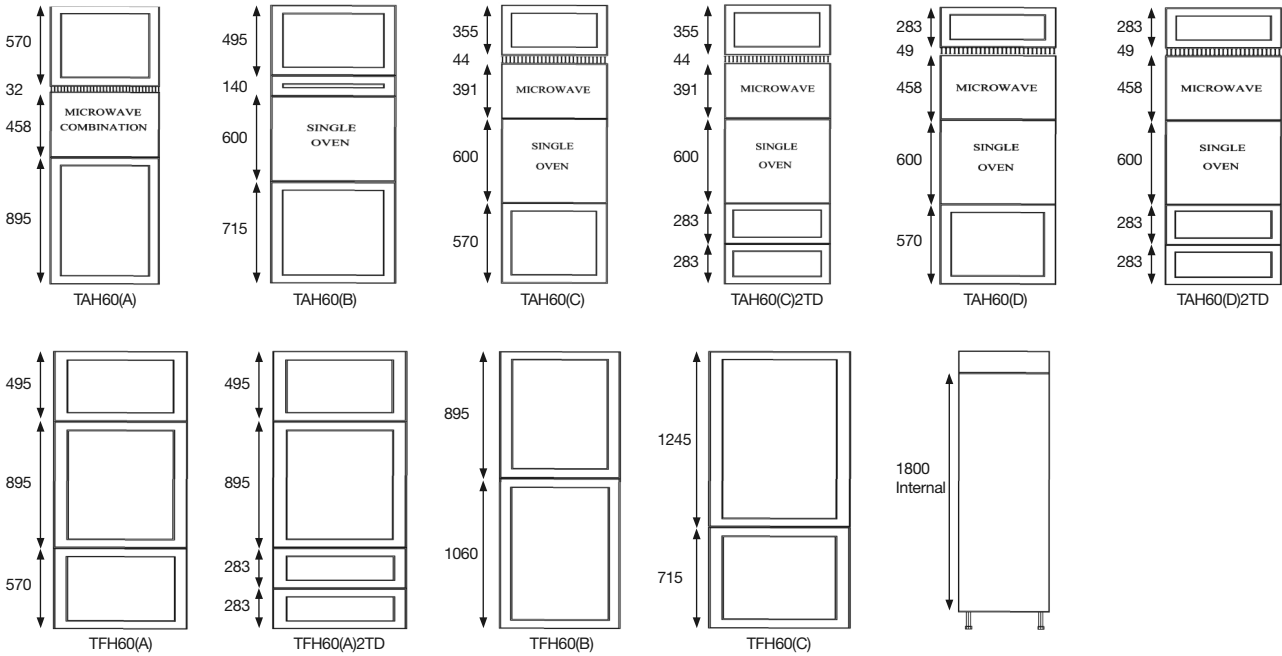

Medium Units (1970mm)

Code	Price
TAH60(A)	£66.61
TAH60(B)	£66.61
TAH60(C)	£71.88
TAH60(C)2TD	£129.27
TAH60(D)	£71.88

Code	Price
TAH60(D)2TD	£129.27
TFH60(A)	£66.61
TFH60(A)2TD	£124.00
TFH60(B)	£61.34
TFH60(C)	£61.34