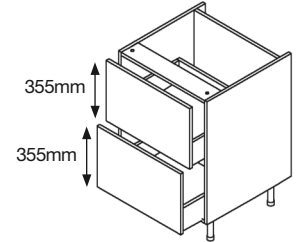

2 Drawer Pan Drawer Base Unit

Code	Description	WxDxH (mm)	Price
BSDP50(2)TD	500 Pan Drawer with 2 x Blumotion drawers	500x560x720	£94.47
BSDP60(2)TD	600 Pan Drawer with 2 x Blumotion drawers	600x560x720	£95.84
BSDP80(2)TD	800 Pan Drawer with 2 x Blumotion drawers	800x560x720	£100.20
BSDP90(2)TD	900 Pan Drawer with 2 x Blumotion drawers	900x560x720	£101.54
BSDP100(2)TD	1000 Pan Drawer with 2 x Blumotion drawers	1000x560x720	£103.21
BSDP120(2)TD	1200 Pan Drawer with 2 x Blumotion drawers	1200x560x720	£105.99