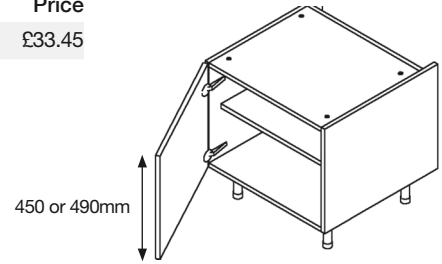

Base Sink Unit

Code	Description	WxDxH (mm)	Price
BS50	500 Sink Base Hi-Line	500x560x720	£29.98
BS60	600 Sink Base Hi-Line	600x560x720	£31.52
BS70	700 Sink Base Hi-Line	700x560x720	£40.32
BS80	800 Sink Base Hi-Line	800x560x720	£41.88
BS90	900 Sink Base Hi-Line	900x560x720	£43.44
BS100	1000 Sink Base Hi-Line	1000x560x720	£45.34
BS110	1100 Sink Base Hi-Line	1100x560x720	£46.89
BS120	1200 Sink Base Hi-Line	1200x560x720	£48.45

Under Oven Unit

Code	Description	WxDxH (mm)	Price
BUOH60	600 Under Oven Housing	600x560x720	£31.55

Belfast Sink Base Unit

Code	Description	WxDxH (mm)	Price
BSBL60	600 Belfast Sink Base	600x560x455	£33.45