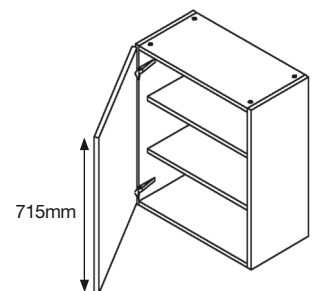

Wall Unit - Medium

Code	Description	WxDxH (mm)	Price
W30	300 Wall (Medium)	300x300x720	£23.84
W35	350 Wall (Medium)	350x300x720	£24.54
W40	400 Wall (Medium)	400x300x720	£25.24
W45	450 Wall (Medium)	450x300x720	£25.94
W50	500 Wall (Medium)	500x300x720	£26.64
W55	550 Wall (Medium)	550x300x720	£27.33
W60	600 Wall (Medium)	600x300x720	£28.03