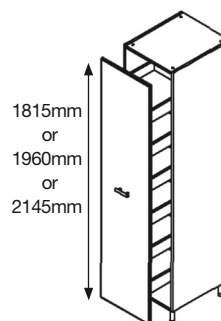

Pull-out Larder Unit

Code	Description	WxDxH (mm)	Price
TLSP030	300 Pull-out Larder (short)	300x560x1820	£59.93
TLPO30	300 Pull-out Larder (Medium)	300x560x1970	£61.68
TLTP030	300 Pull-out Larder (tall)	300x560x2150	£64.22