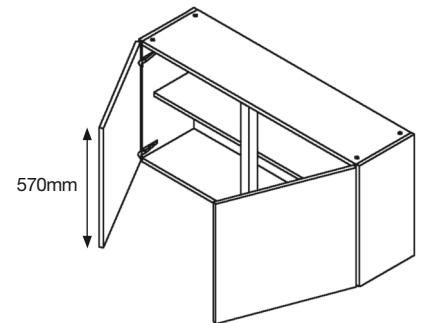

Double Wall Unit - Short

Code	Description	WxDxH (mm)	Price
WS70	700 Wall (short)	700x300x575	£31.69
WS80	800 Wall (short)	800x300x575	£32.86
WS90	900 Wall (short)	900x300x575	£34.02
WS100	1000 Wall (short)	1000x300x575	£35.24
WS110	1100 Wall (short)	1100x300x575	£36.60
WS120	1200 Wall (short)	1200x300x575	£37.96