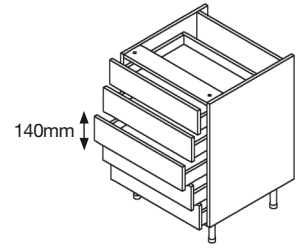

5 Drawer-Pack Base Unit

Code	Description	WxDxH (mm)	Price
BDP30(5)TD	300 Drawer-Pack Base with 5 x Blumotion drawers	300x560x720	£169.69
BDP40(5)TD	400 Drawer-Pack Base with 5 x Blumotion drawers	400x560x720	£171.07
BDP45(5)TD	450 Drawer-Pack Base with 5 x Blumotion drawers	450x560x720	£171.76
BDP50(5)TD	500 Drawer-Pack Base with 5 x Blumotion drawers	500x560x720	£172.45
BDP60(5)TD	600 Drawer-Pack Base with 5 x Blumotion drawers	600x560x720	£173.83
BDP70(5)TD	700 Drawer-Pack Base with 5 x Blumotion drawers	700x560x720	£174.65