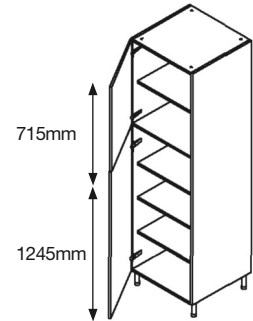

Tall Larder Unit

Code	Description	WxDxH (mm)	Price
TLT30	300 Larder (tall)	300x560x2150	£67.43
TLT40	400 Larder (tall)	400x560x2150	£72.32
TLT45	450 Larder (tall)	400x560x2150	£74.57
TLT50	500 Larder (tall)	500x560x2150	£77.20
TLT60	600 Larder (tall)	600x560x2150	£82.09

Pull-out Larder Unit

Code	Description	WxDxH (mm)	Price
TLSP030	300 Pull-out Larder (short)	300x560x1820	£59.93
TLPO30	300 Pull-out Larder (Medium)	300x560x1970	£61.68
TLTP030	300 Pull-out Larder (tall)	300x560x2150	£64.22

Short Broom Unit

Code	Description	WxDxH (mm)	Price
TBS30	300 Broom (short)	300x560x1820	£56.14
TBS40	400 Broom (short)	400x560x1820	£59.50
TBS50	500 Broom (short)	500x560x1820	£62.89
TBS60	600 Broom (short)	600x560x1820	£66.26

Medium Broom Unit

Code	Description	WxDxH (mm)	Price
TB30	300 Broom (Medium)	300x560x1970	£57.99
TB40	400 Broom (Medium)	400x560x1970	£61.47
TB50	500 Broom (Medium)	500x560x1970	£64.99
TB60	600 Broom (Medium)	600x560x1970	£68.49