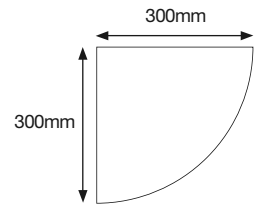

L-Shaped Corner Base Unit

Code	Description	WxDxH (mm)	Price
BCN89x89	890x890 Norwegian Corner Base	(890x890)x560x720	£56.50
BCN90x90	900x900 Norwegian Corner Base	(900x900)x560x720	£67.79
BCN100x100	1000x1000 Norwegian Corner Base	(1000x1000)x560x720	£81.35

Diagonal Corner Base Unit

Code	Description	WxDxH (mm)	Price
BCD90x90	900x900 Dutch Corner Base	(900x900)x560x720	£71.18
BCD101x101	1010x1010 Dutch Corner Base	(1010x1010)x560x720	£85.42

Corner Hi-Line Base Unit

Code	Description	WxDxH (mm)	Price
BC80(400)	800 Corner Base	800x560x720	£48.98
BC90(450)	900 Corner Base	900x560x720	£51.21
BC100(500)	1000 Corner Base	1000x560x720	£53.79
BC110(550)	1100 Corner Base	1100x560x720	£56.01
BC120(600)	1200 Corner Base	1200x560x720	£58.22

Base Wine Rack Unit

Code	Description	WxDxH (mm)	Price
BWR(P)150	150 Base Wine Rack	150x560x720	£25.84
BWR(P)30	300 Base Wine Rack	300x560x720	£39.73

Curved Base Unit

Code	Description	WxDxH (mm)	Price
300BCVL	300 curved base unit for 715 high door, left hand	300x300x720	£42.35
300BCVR	300 curved base unit for 715 high door, right hand	300x300x720	£42.35
B26	260 Base Hi-Line	260x560x720	£26.89