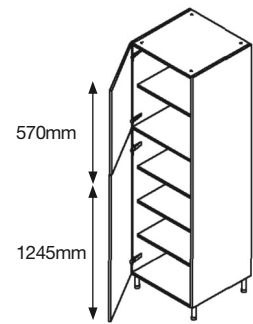

Short Broom Unit

Code	Description	WxDxH (mm)	Price
TBS30	300 Broom (short)	300x560x1820	£56.14
TBS40	400 Broom (short)	400x560x1820	£59.50
TBS50	500 Broom (short)	500x560x1820	£62.89
TBS60	600 Broom (short)	600x560x1820	£66.26