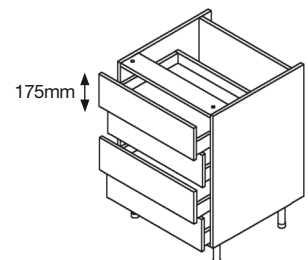

4 Drawer-Pack Base Unit

Code	Description	WxDxH (mm)	Price
BDP30(4)TD	300 Drawer-Pack Base with 4 x Blumotion drawers	300x560x720	£141.29
BDP40(4)TD	400 Drawer-Pack Base with 4 x Blumotion drawers	400x560x720	£142.67
BDP45(4)TD	450 Drawer-Pack Base with 4 x Blumotion drawers	450x560x720	£143.36
BDP50(4)TD	500 Drawer-Pack Base with 4 x Blumotion drawers	500x560x720	£144.06
BDP60(4)TD	600 Drawer-Pack Base with 4 x Blumotion drawers	600x560x720	£145.43