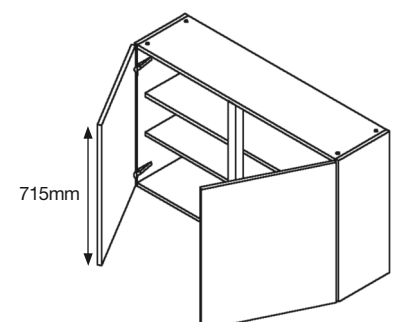

Double Wall Unit - Medium

Code	Description	WxDxH (mm)	Price
W70	700 Wall (Medium)	700x300x720	£34.69
W80	800 Wall (Medium)	800x300x720	£36.09
W90	900 Wall (Medium)	900x300x720	£37.48
W100	1000 Wall (Medium)	1000x300x720	£38.92
W110	1100 Wall (Medium)	1100x300x720	£40.52
W120	1200 Wall (Medium)	1200x300x720	£42.12