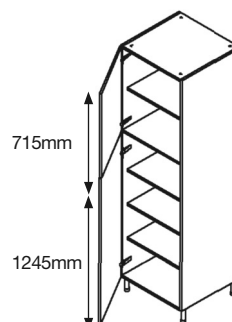

Wall Wine Rack Unit

Code	Description	WxDxH (mm)	Price
WWRS(P)15	150 Wall Wine Rack (short)	150x300x575	£22.21
WWR(P)15	150 Wall Wine Rack (Medium)	150x300x720	£25.08
WWRT(P)15	150 Wall Wine Rack (tall)	150x300x900	£28.36
WWRS(P)30	300 Wall Wine Rack (short)	300x300x575	£33.28
WWR(P)30	300 Wall Wine Rack (Medium)	300x300x720	£38.61
WWRT(P)30	300 Wall Wine Rack (tall)	300x300x900	£44.49

Curved Wall Unit

Code	Description	WxDxH (mm)	Price
300 WCV(720)L	300 curved wall unit - 715mm shaped door, Left hand	300x300x720	£42.33
300 WCV(720)R	300 curved wall unit - 715mm shaped door, Right hand	300x300x720	£42.33
300 WCV(900)L	300 curved wall unit - 895mm shaped door, Left hand	300x300x900	£48.62
300 WCV(900)R	300 curved wall unit - 895mm shaped door, Right hand	300x300x900	£48.62

Larder Units

Short Larder Unit

Code	Description	WxDxH (mm)	Price
TLS30	300 Larder (short)	300x560x1820	£62.92
TLS40	400 Larder (short)	400x560x1820	£67.51
TLS45	450 Larder (short)	450x560x1820	£70.31
TLS50	500 Larder (short)	500x560x1820	£72.13
TLS60	600 Larder (short)	600x560x1820	£76.72

Medium Larder Unit

Code	Description	WxDxH (mm)	Price
TL30	300 Larder (Medium)	300x560x1970	£64.77
TL40	400 Larder (Medium)	400x560x1970	£69.48
TL45	450 Larder (Medium)	450x560x1970	£70.61
TL50	500 Larder (Medium)	500x560x1970	£74.23
TL60	600 Larder (Medium)	600x560x1970	£78.94