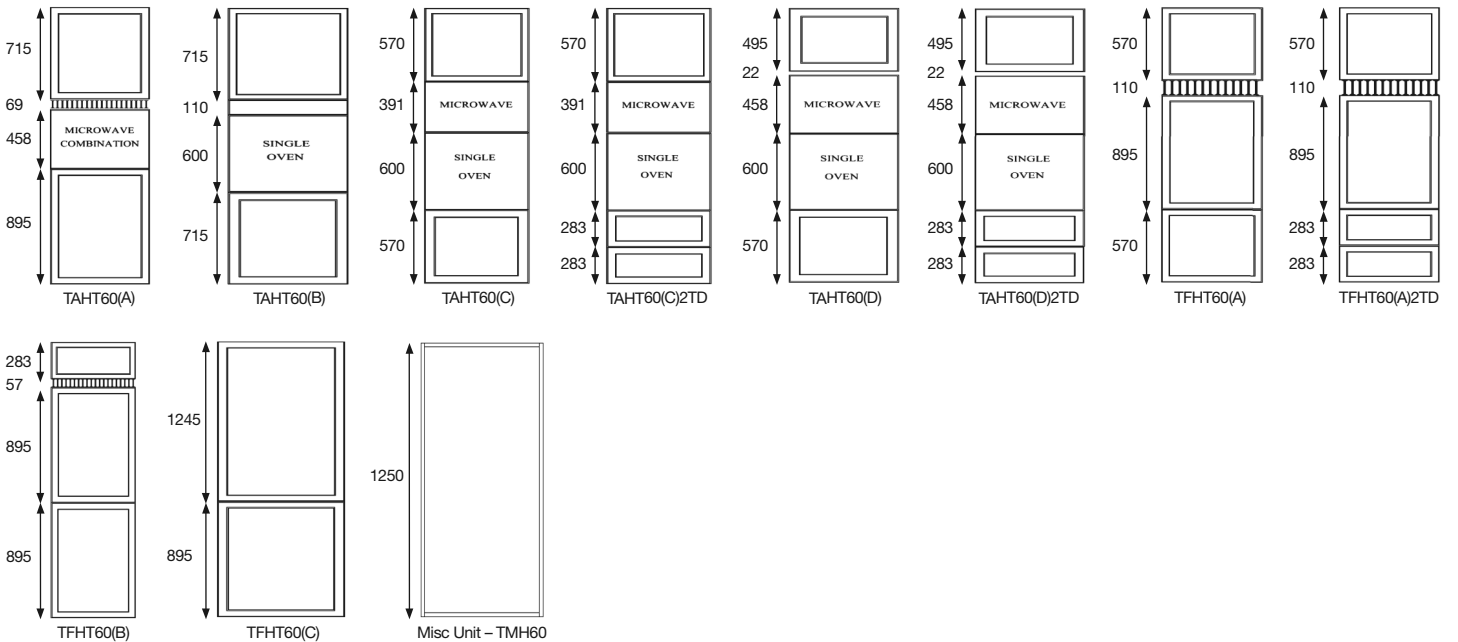

Tall Units (2150mm)

Code	Price
TAHT60(A)	£68.85
TAHT60(B)	£68.85
TAHT60(C)	£74.12
TAHT60(C)2TD	£131.51

Code	Price
TAHT60(D)	£74.12
TAHT60(D)2TD	£131.51
TFHT60(A)	£68.85
TFHT60(A)2TD	£126.24

Code	Price
TFHT60(B)	£68.85
TFHT60(C)	£63.58
TMH60	£57.54