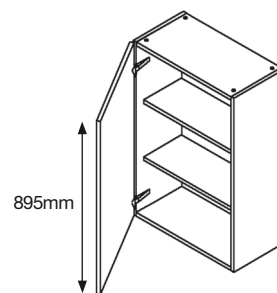

Wall Unit - Tall

Code	Description	WxDxH (mm)	Price
WT30	300 Wall (tall)	300x300x900	£25.42
WT35	350 Wall (tall)	350x300x900	£25.67
WT40	400 Wall (tall)	400x300x900	£26.92
WT45	450 Wall (tall)	450x300x900	£27.68
WT50	500 Wall (tall)	500x300x900	£28.43
WT55	550 Wall (tall)	550x300x900	£29.18
WT60	600 Wall (tall)	600x300x900	£29.94