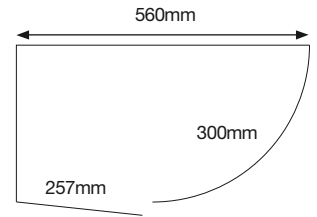

Diagonal Corner Base Unit

Code	Description	WxDxH (mm)	Price
BCD90x90	900x900 Dutch Corner Base	(900x900)x560x720	£71.18
BCD101x101	1010x1010 Dutch Corner Base	(1010x1010)x560x720	£85.42

Corner Hi-Line Base Unit

Code	Description	WxDxH (mm)	Price
BC80(400)	800 Corner Base	800x560x720	£48.98
BC90(450)	900 Corner Base	900x560x720	£51.21
BC100(500)	1000 Corner Base	1000x560x720	£53.79
BC110(550)	1100 Corner Base	1100x560x720	£56.01
BC120(600)	1200 Corner Base	1200x560x720	£58.22

Base Wine Rack Unit

Code	Description	WxDxH (mm)	Price
BWR(P)150	150 Base Wine Rack	150x560x720	£25.84
BWR(P)30	300 Base Wine Rack	300x560x720	£39.73

Curved Base Unit

Code	Description	WxDxH (mm)	Price
300BCVL	300 curved base unit for 715 high door, left hand	300x300x720	£42.35
300BCVR	300 curved base unit for 715 high door, right hand	300x300x720	£42.35
B26	260 Base Hi-Line	260x560x720	£26.89

Curved Base Unit

Code	Description	WxDxH (mm)	Price
300BCV57L	300 curved door with 257mm door. End corner base unit, left hand	300x560x720	£52.20
300BCV57R	300 curved door with 257mm door. End corner base unit, right hand	300x560x720	£52.20