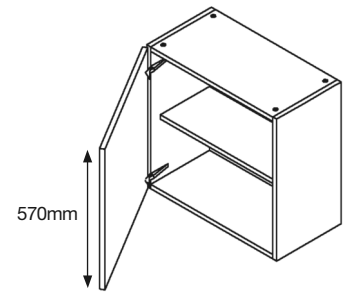

Base Wine Rack Unit

Code	Description	WxDxH (mm)	Price
BWR(P)150	150 Base Wine Rack	150x560x720	£25.84
BWR(P)30	300 Base Wine Rack	300x560x720	£39.73

Curved Base Unit

Code	Description	WxDxH (mm)	Price
300BCVL	300 curved base unit for 715 high door, left hand	300x300x720	£42.35
300BCVR	300 curved base unit for 715 high door, right hand	300x300x720	£42.35
B26	260 Base Hi-Line	260x560x720	£26.89

Curved Base Unit

Code	Description	WxDxH (mm)	Price
300BCV57L	300 curved door with 257mm door. End corner base unit, left hand	300x560x720	£52.20
300BCV57R	300 curved door with 257mm door. End corner base unit, right hand	300x560x720	£52.20

Wall Units

Wall Unit - Short

Code	Description	WxDxH (mm)	Price
WS30	300 Wall (short)	300x300x575	£22.37
WS35	350 Wall (short)	350x300x575	£22.95
WS40	400 Wall (short)	400x300x575	£23.54
WS45	450 Wall (short)	450x300x575	£24.11
WS50	500 Wall (short)	500x300x575	£24.69
WS55	550 Wall (short)	550x300x575	£25.26
WS60	600 Wall (short)	600x300x575	£25.84